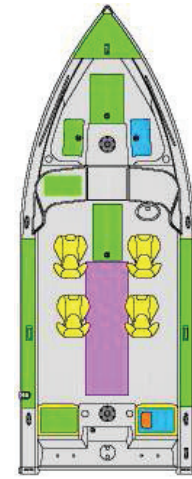

LUND
THE ULTIMATE FISHING EXPERIENCE

FEATURES

Rod storage

Flip-up seats

MP3 player/radio

Dash and console

2150 Baron

Min/Max HP 150/300
Transom Height 25"
Length 21' 10"
Beam 100"
Approx. Weight 2100 lbs

2150 Baron

Standard Equipment	2150 Baron
Seats/Pedestals	
Pro Ride Seats	4
Air Ride Mainstay	1
Solid - Fixed Pedestals	3
Seat Bases	6
Steering	
Hydraulic Tilt Steering	x
Fuel Tank	
Gallon Fuel Tank	78 Gallon
Flooring	
Marine Grade Carpet	x
Pro Long Livewell Systems	
Front Livewell	35" Long / 17 gallon
Rear Livewell	28" Long / 22 gallon
Consoles / Instrumentation / Lighting	
AM/FM Sony CD Stereo (2 Speakers)	x
12V. Power Receptacle	x
Automotive Style Fuse Panel	x
Bow Trolling Motor Plug	12/24/36v
Curved Windshield w/Walk-Thru	x
Full Lighted Instrumentation	x
Horn	x
Interior and Livewell Lighting	x
Molded Auto Style Consoles	x
Navigational Lighting	x
Plug-In Wire Harness	x
Storage	
Bow Cargo Net Storage	x
Storage Compartments	x
Built-In Tackle Compartment	x
Console Storage	x
In-Floor Battery Storage	x
Lockable Bow In-Floor Rod Storage	7'-0"
Lockable Port Rod Locker w/Tubes	7'-0"
Lockable Storage	x
Other Exterior Features	
Aluminum Corner Castings	x
Bow and Stern Eyes	x
Integrated Power Strake 2 (IPS2) Hull	x
ProTrak Gunwale	x
Stainless Steel Bow Rails	x
Stainless Steel Flush Mount Cleats (4)	x
Transhield Cover	x
Twin Plated Bottom (Bow to Amidship)	x